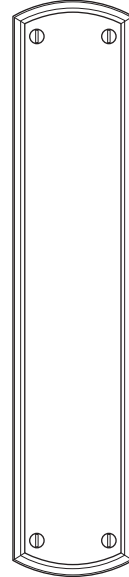

WATER STREET

LAKWOOD NEW YORK

21421 Escutcheon
25002 Knob
22004 Oval Thumb Turn

M

PR EDGE DETAIL - ARCH PROFILE

	Part Number	Width	Height
M	21421	2-1/2"	12"

The medium escutcheon plate can be use on a large range of applications, including:

- Mortise & tubular entry sets
- Mortise & tubular privacy or passage sets
- Full and half dummy sets
- Push plates and pull plates

All escutcheons made to order.
Custom sizes and profiles available.